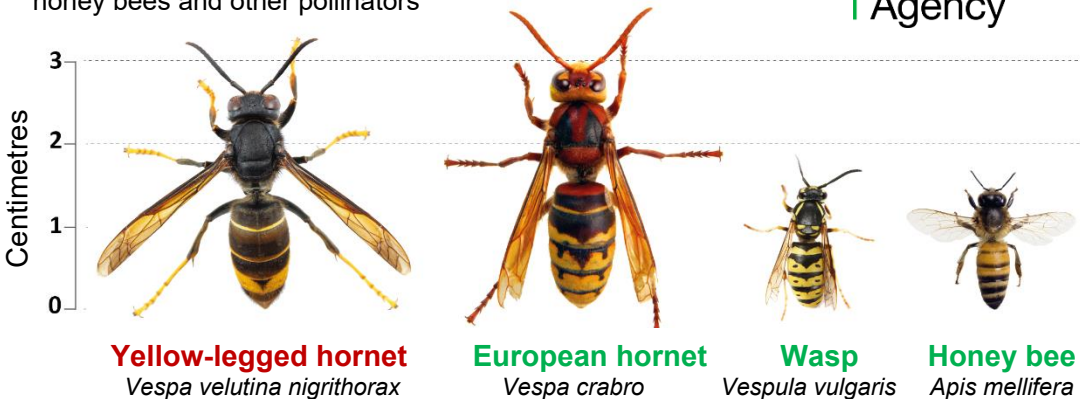

Image provided by David Walker, Dungeness

Think you've seen a Yellow-legged hornet? Report it!

Animal &
Plant Health
Agency

Yellow-legged hornet (*Vespa velutina nigrithorax*)

An invasive hornet from Asia that poses a significant threat to honey bees and other pollinators